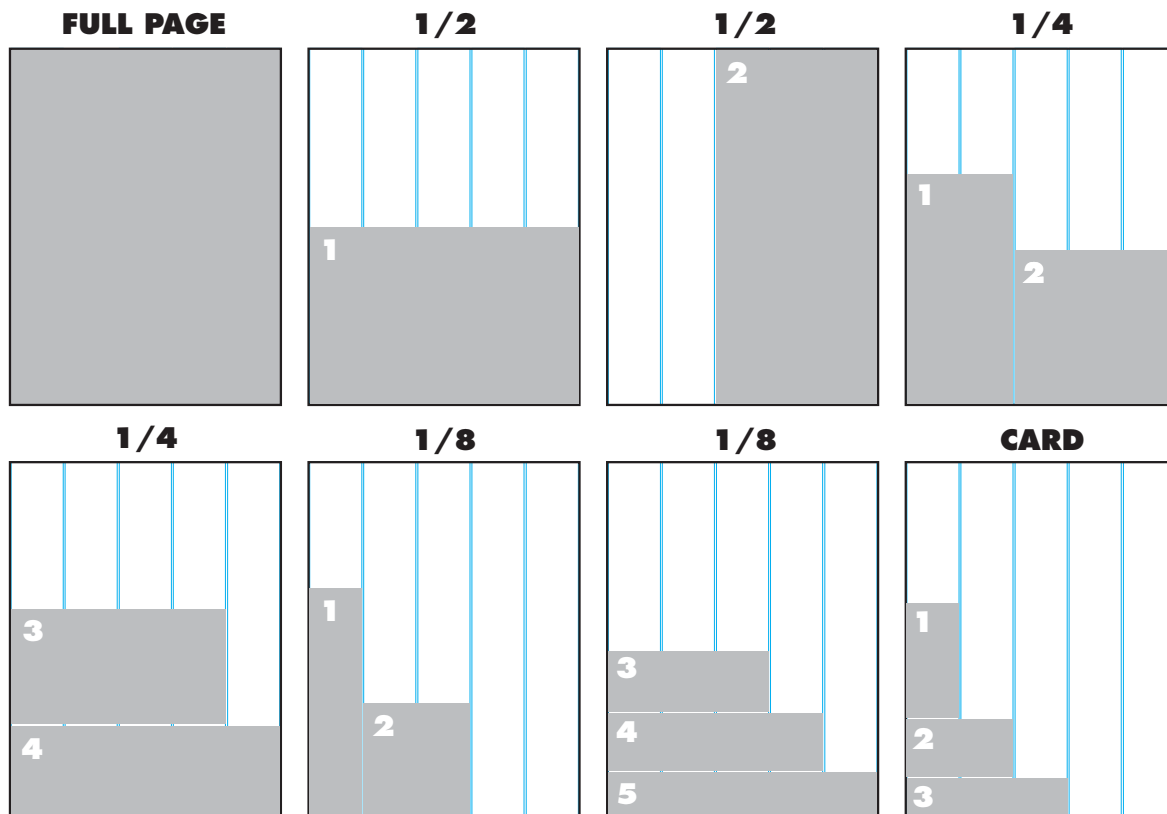

WEB ARTWORK

LEADER BOARD - \$25 month
 • 728 x 90 GIF format & Rich Media
 • Placement: Top of page

BIG BOX - \$25 month
 • 300 x 250 GIF format & Rich Media
 • Placement: On left of page

• File Size Limits: GIF format - 40K
 • Rich Media formats - 80K

Spot colour in \$150 per colour plus H.S.T.

Full colour is \$650 plus H.S.T.

Classified ads are \$20 + H.S.T. (Average number of characters is 60)

MECHANICAL (SIZES ARE IN INCHES)

FULL PAGE
10 1/4 WIDE X 13 1/2 TALL

1/2 PAGE SIZES
1 - 10 1/4 WIDE X 6 3/4 TALL
2 - 6 1/8 WIDE X 13 1/2 TALL

1/4 PAGE SIZES
1 - 4 WIDE X 8 3/4 TALL
2 - 6 1/8 WIDE X 5 7/8 TALL
3 - 8 3/16 WIDE X 4 3/8 TALL
4 - 10 1/4 WIDE X 3 1/2 TALL

1/8 PAGE SIZES
1 - 2 WIDE X 8 3/4 TALL
2 - 4 WIDE X 4 3/8 TALL
3 - 6 1/8 WIDE X 2 5/16 TALL
4 - 8 3/16 WIDE X 2 3/16 TALL
5 - 10 1/4 WIDE X 1 3/4 TALL

CARD SIZES
1 - 2" WIDE X 4 3/8 TALL
2 - 4 WIDE X 2 3/16
3 - 6 1/8 WIDE X 1 1/2 TALL