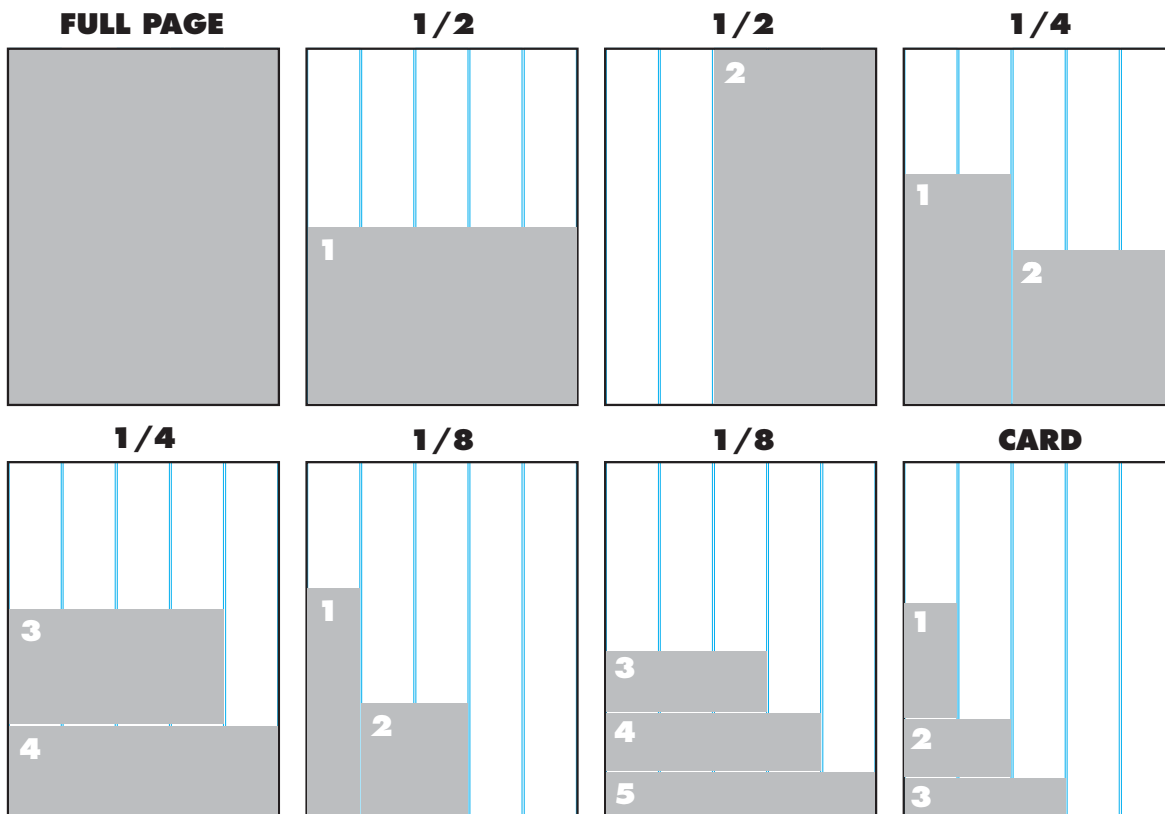

CIRCULATION OF TAXI NEWS IS 10,000 PER MONTH - 12 MONTHS A YEAR.

ADVERTISING RATES AS OF JUNE 2019

All amounts are in Canadian Funds and do not include H.S.T. Prices are based on client supplying camera ready art. *Price per issue.

	1 TIME	4 TIMES* price per issue	8 TIMES* price per issue	12 TIMES* price per issue
1 Page	$1,681.38	1,516.08	1,423.25	1,366.68
1/2 Page	840.82	757.91	710.41	683.45
1/4 Page	420.41	378.95	355.81	341.72
1/8 Page	210.20	189.47	177.91	170.86
Card	105.21	94.84	89.06	85.53

WEB ARTWORK

LEADER BOARD - $25 month

- 728 x 90 GIF format & Rich Media
- Placement: Top of page

BIG BOX - $25 month

- 300 x 250 GIF format & Rich Media
- Placement: On left of page

- File Size Limits: GIF format - 40K
- Rich Media formats - 80K

Spot colour in $150 per colour plus H.S.T.

Full colour is $650 plus H.S.T.

Classified ads are $20 + H.S.T. (Average number of characters is 60)

MECHANICAL (SIZES ARE IN INCHES)

FULL PAGE

10 1/4 WIDE X 13 1/2 TALL

1/2 PAGE SIZES

1 - 10 1/4 WIDE X 6 3/4 TALL

2 - 6 1/8 WIDE X 13 1/2 TALL

1/4 PAGE SIZES

1 - 4 WIDE X 8 3/4 TALL

2 - 6 1/8 WIDE X 5 7/8 TALL

3 - 8 3/16 WIDE X 4 3/8 TALL

4 - 10 1/4 WIDE X 3 1/2 TALL

1/8 PAGE SIZES

1 - 2 WIDE X 8 3/4 TALL

2 - 4 WIDE X 4 3/8 TALL

3 - 6 1/8 WIDE X 2 5/16 TALL

4 - 8 3/16 WIDE X 2 3/16 TALL

5 - 10 1/4 WIDE X 1 3/4 TALL

CARD SIZES

1 - 2" WIDE X 4 3/8 TALL

2 - 4 WIDE X 2 3/16

3 - 6 1/8 WIDE X 1 1/2 TALL